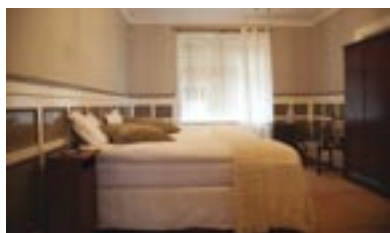

1912 guesthouse

Skólábrú 2 :: 101 Reykjavik

Tel: +354 661-1912

www.1912guesthouse.com